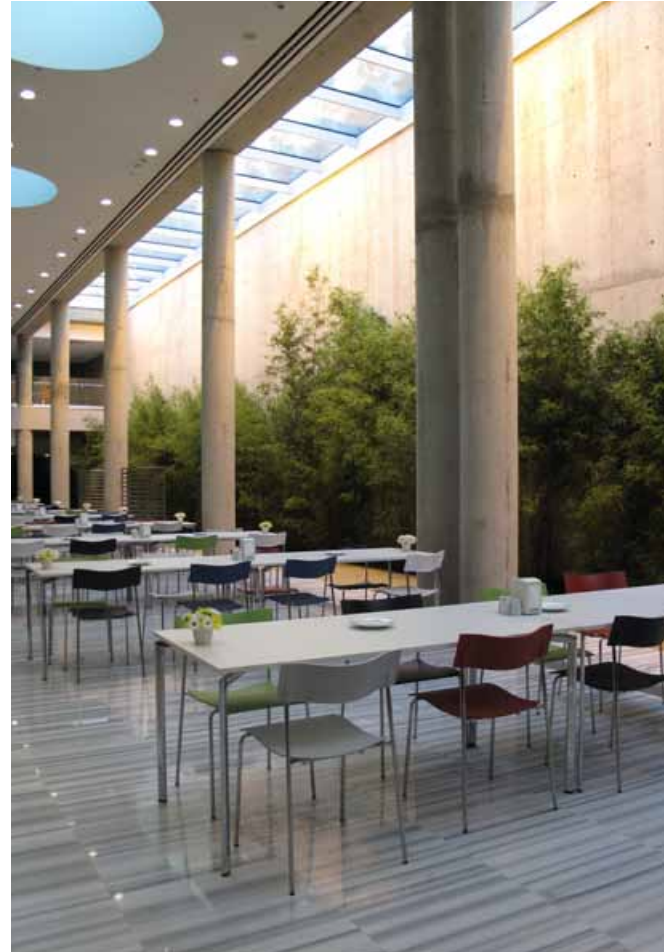

PRODUCTS:

Atlas, Campus Air, Campus Table, Spira

Design: Johannes Foersom & Peter Hiort-Lorenzen

A-Line

Design: Anya Sebton

CORPORATE

EDUCATION & CULTURE

HEALTHCARE