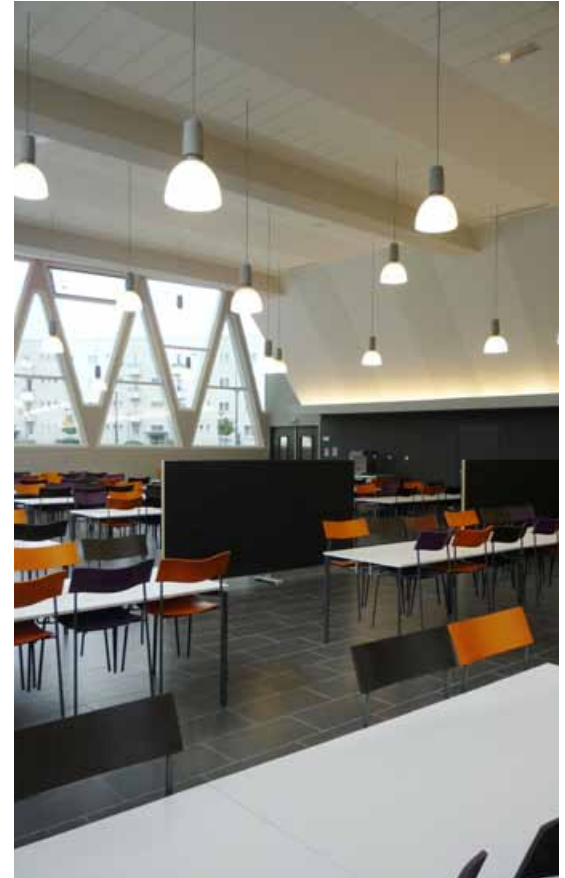

ARCHITECT: Agence Bruno Gaudin

PHOTO: Atelier Gaudin

PRODUCTS:

Campus, Campus Table

Design: Johannes Foersom & Peter Hiort-Lorenzen

CORPORATE

EDUCATION & CULTURE

HEALTHCARE