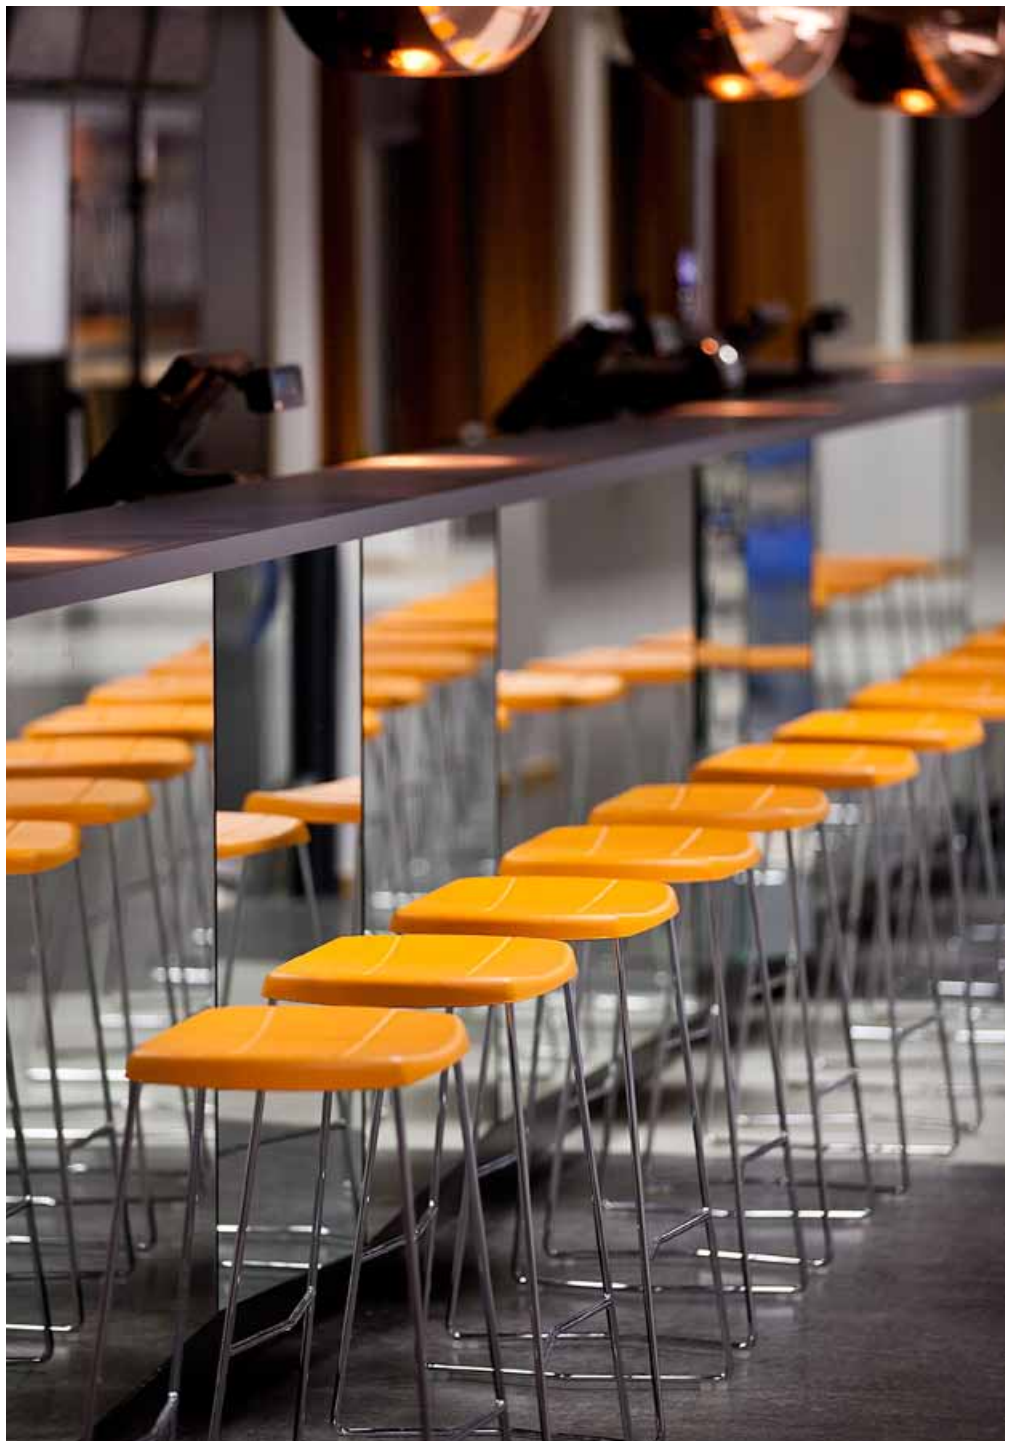

CORPORATE

EDUCATION & CULTURE

HEALTHCARE

HOSPITALITY & TRAVEL

HOME

PROJECT: Vida Arena, Växjö, Sweden

ARCHITECT: Reinholtz & Ronnemark

PHOTO: Pelle Wahlgren

PRODUCTS:

Cargo Support, Comet

Design: Gunilla Allard

Campus, Funk Table, Spira

Design: Johannes Foersom & Peter Hiort-Lorenzen

Mini Barstool

Design: Anya Sebtou