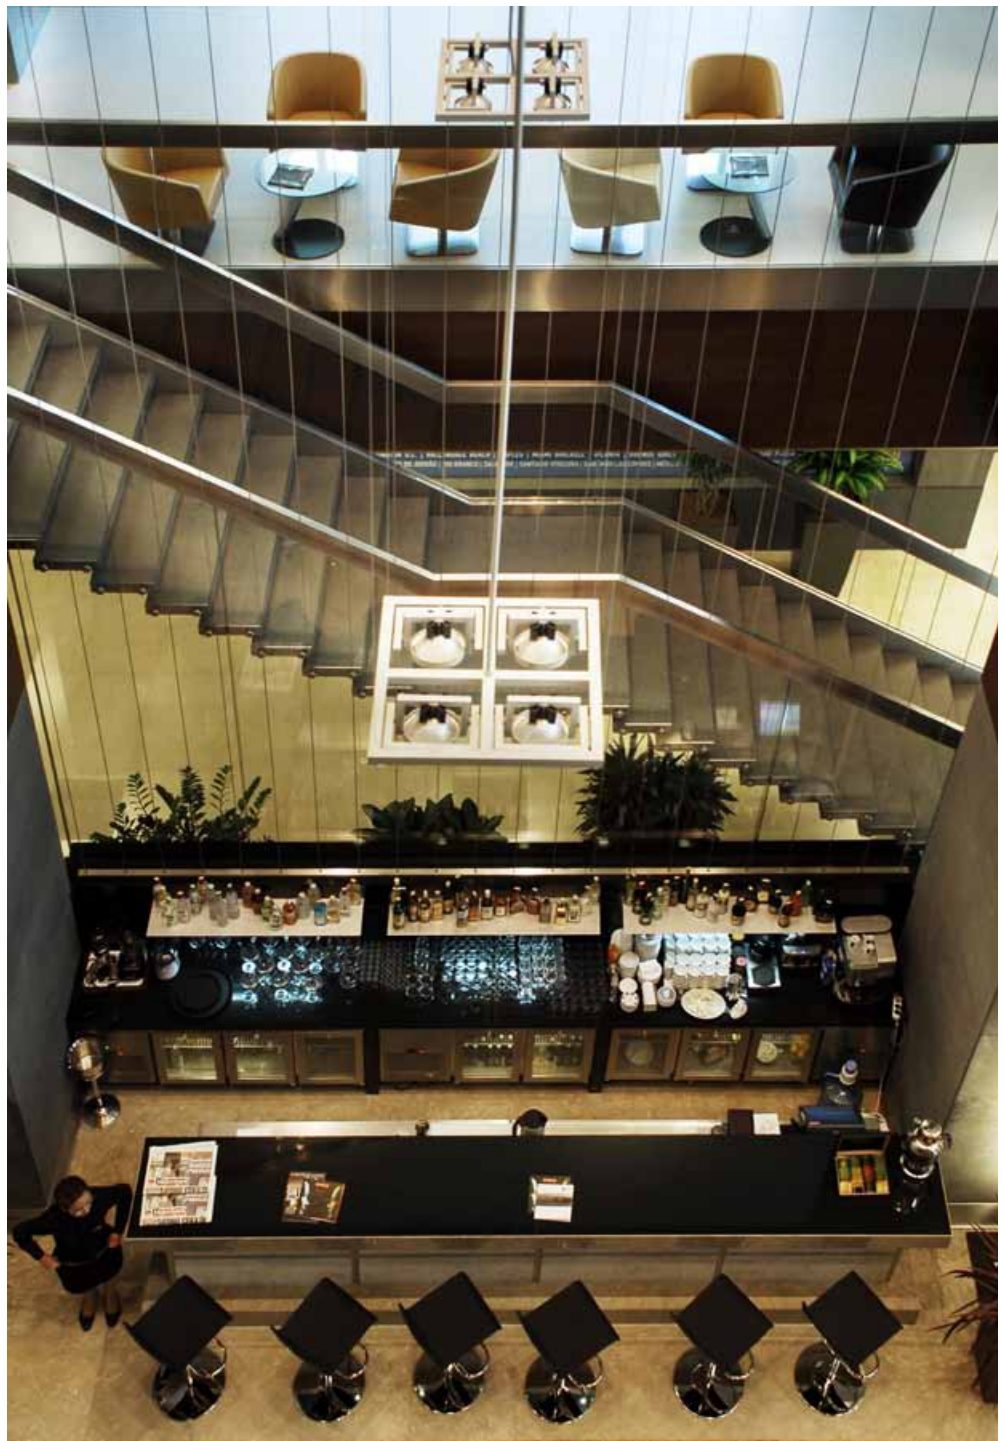

Design: Johannes Foersom & Peter Hiort-Lorenzen

Millibar Barstool

Design: Anya Sebton

CORPORATE

EDUCATION & CULTURE

HEALTHCARE

HOSPITALITY & TRAVEL

HOME