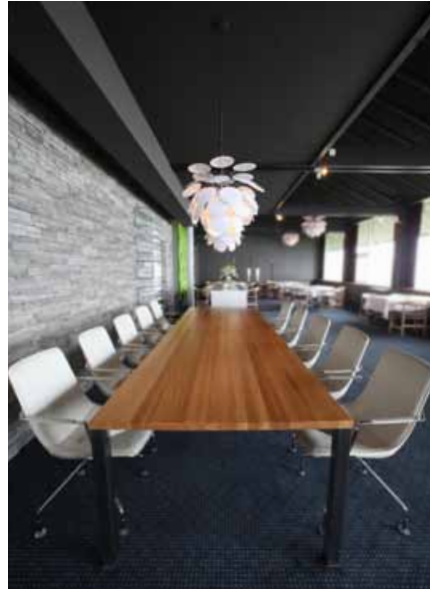

CORPORATE
EDUCATION & CULTURE
HEALTHCARE
HOSPITALITY & TRAVEL
HOME

PROJECT: Koks Restaurant, Torshavn, Faroe Islands

ARCHITECT: Olavur Lofti, Lofti Arkitektur AB

PHOTO: Nema P/F

PRODUCTS: Comet, Cooper Table

Design: Gunilla Allard