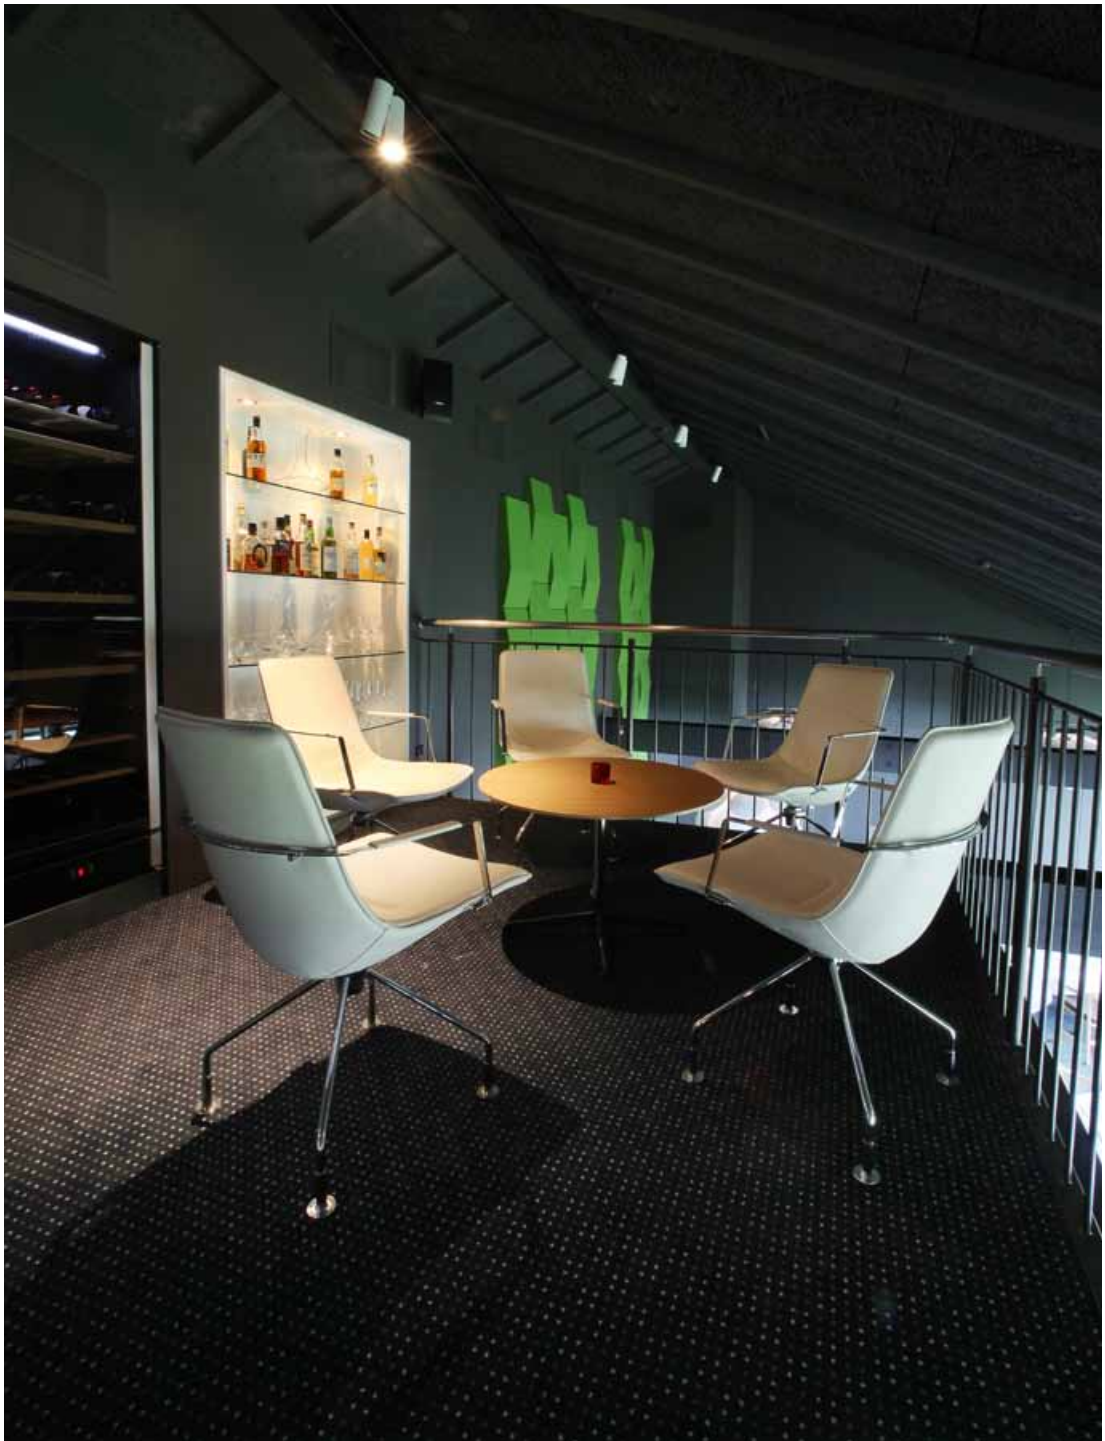

PROJECT: Koks Restaurant, Torshavn, Faroe Islands

ARCHITECT: Olavur Lofti, Lofti Arkitektur AB

PHOTO: Nema P/F

PRODUCTS: Comet, Cooper Table

Design: Gunilla Allard

CORPORATE
EDUCATION & CULTURE
HEALTHCARE

HOSPITALITY & TRAVEL