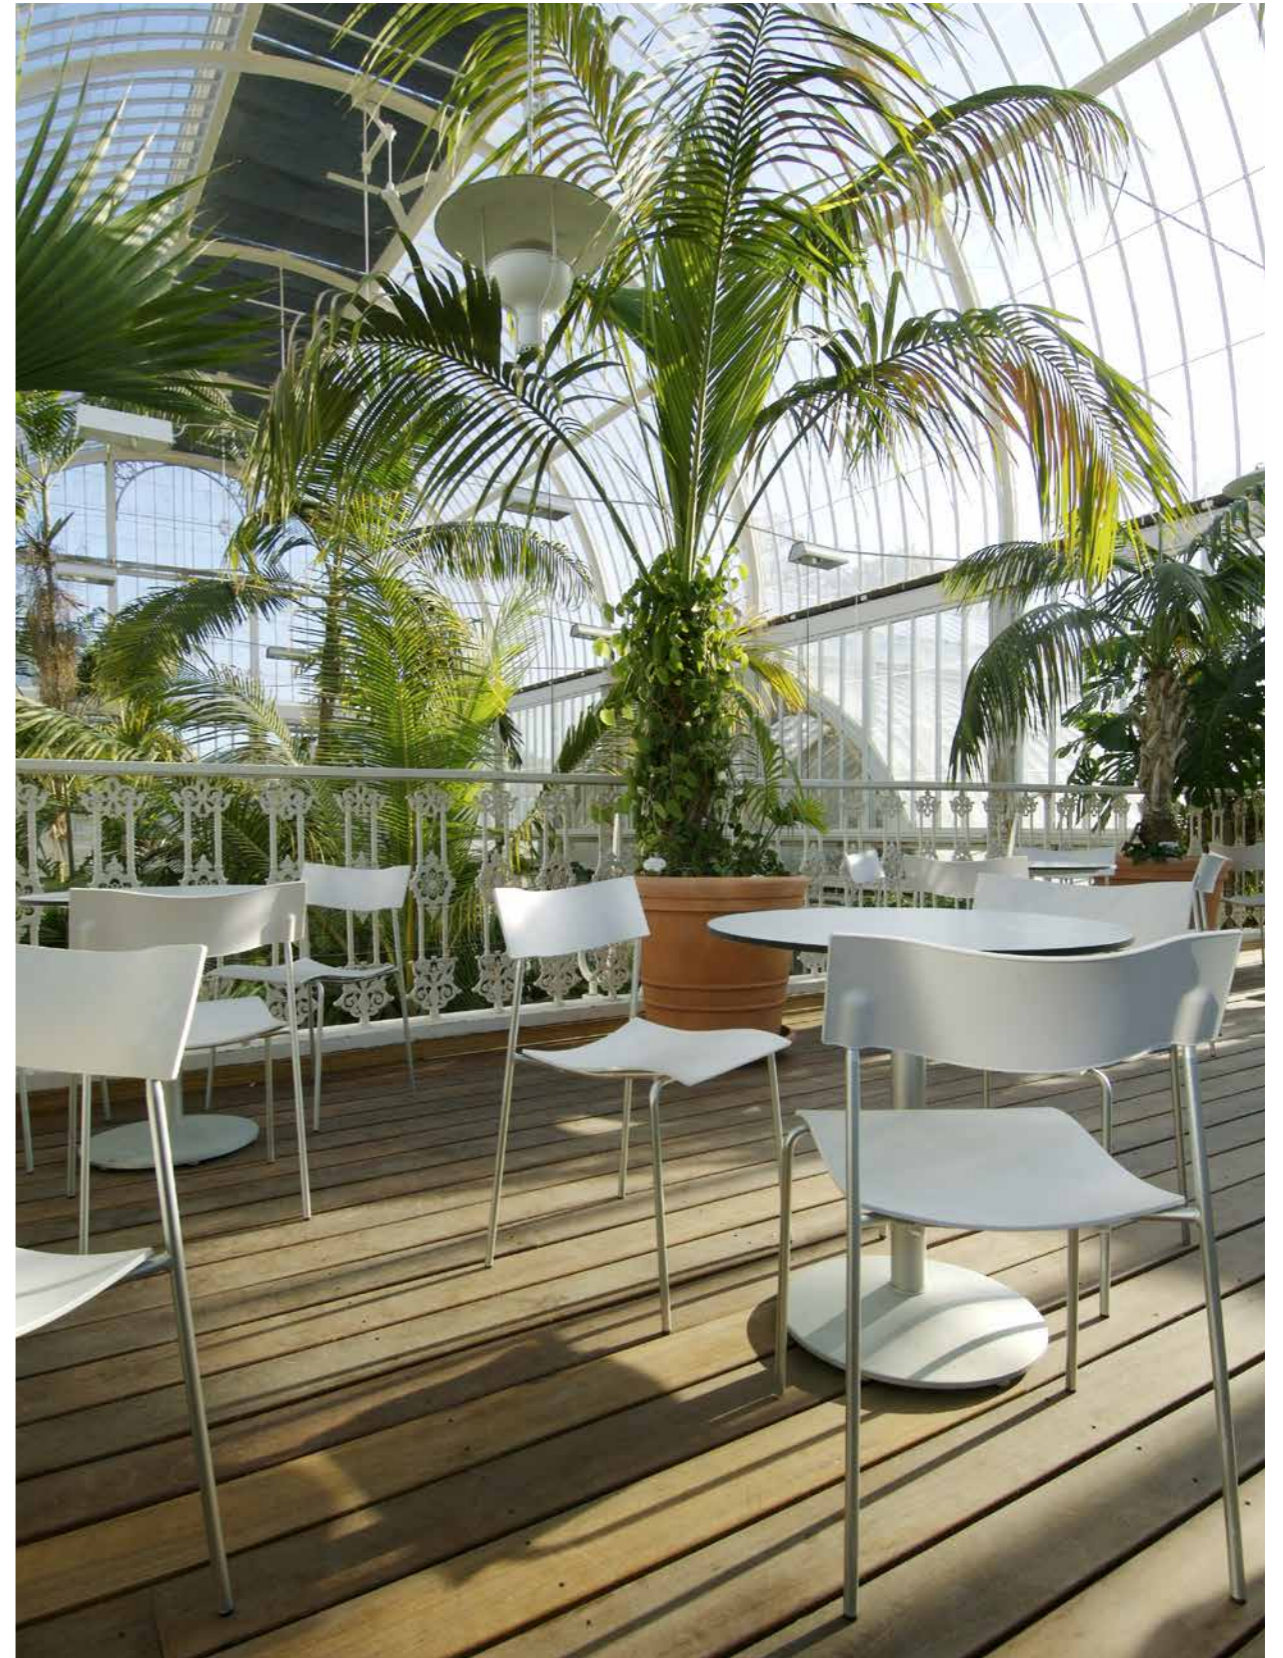

PROJECT
THE GARDEN SOCIETY OF GOTHENBURG, GOTHENBURG, SWEDEN
ARCHITECT
NINA THALINSON AND ULF NORDFJELL
PHOTO
HÅKAN LUDWIGSON

■ **PRODUCTS**

CAMPUS AIR CHAIR, CAMPUS CAFÉ AIR TABLE
DESIGN JOHANNES FOERSOM & PETER HIORT-LORENZEN