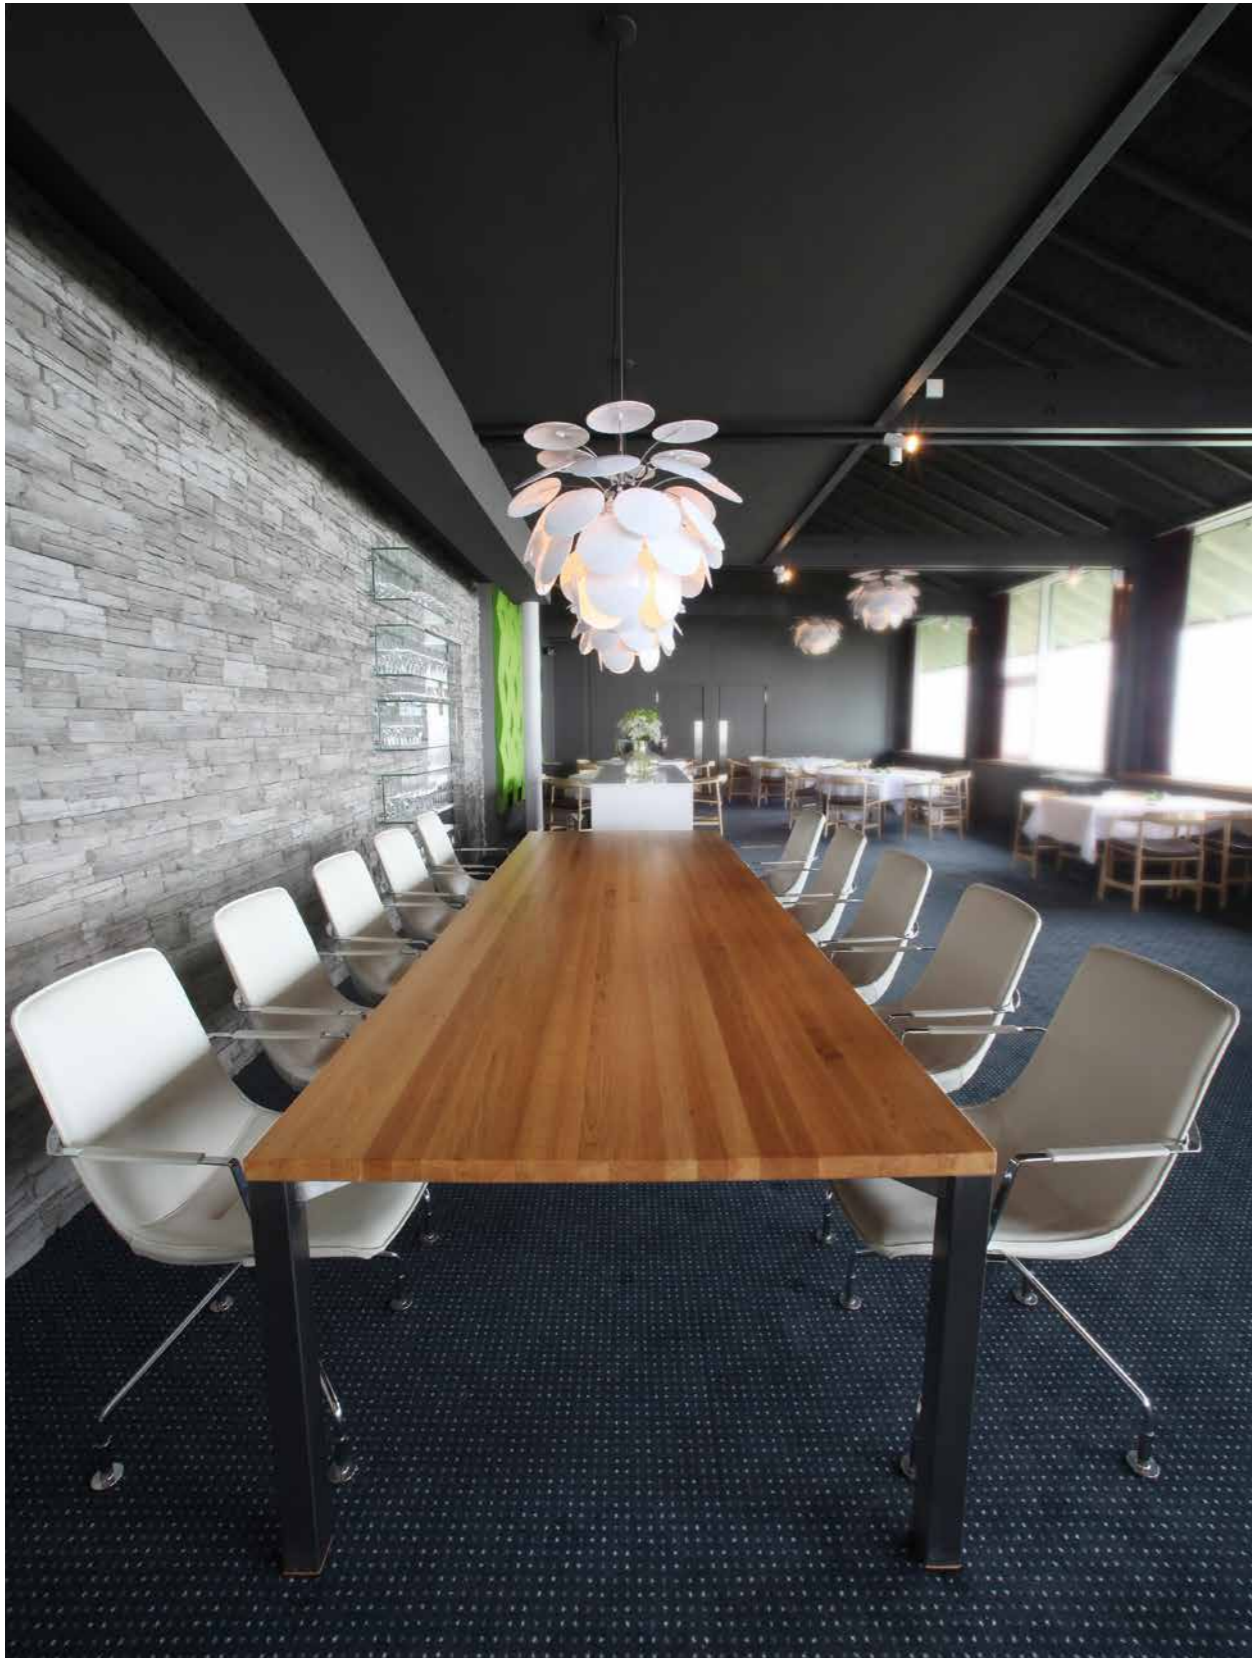

CAMPUS CHAIR, CLUB EASY CHAIR, QUICKLY TABLE
DESIGN JOHANNES FOERSOM & PETER HIORT-LORENZEN

PROJECT
ICE Q, SÖLDEN, AUSTRIA
ARCHITECT
JOHANN OBERMOSER
PHOTO
MARKUS BSTIELER

■ **PRODUCTS**

AREA MODULAR SOFA & EASY CHAIR
DESIGN ANYA SEBTON