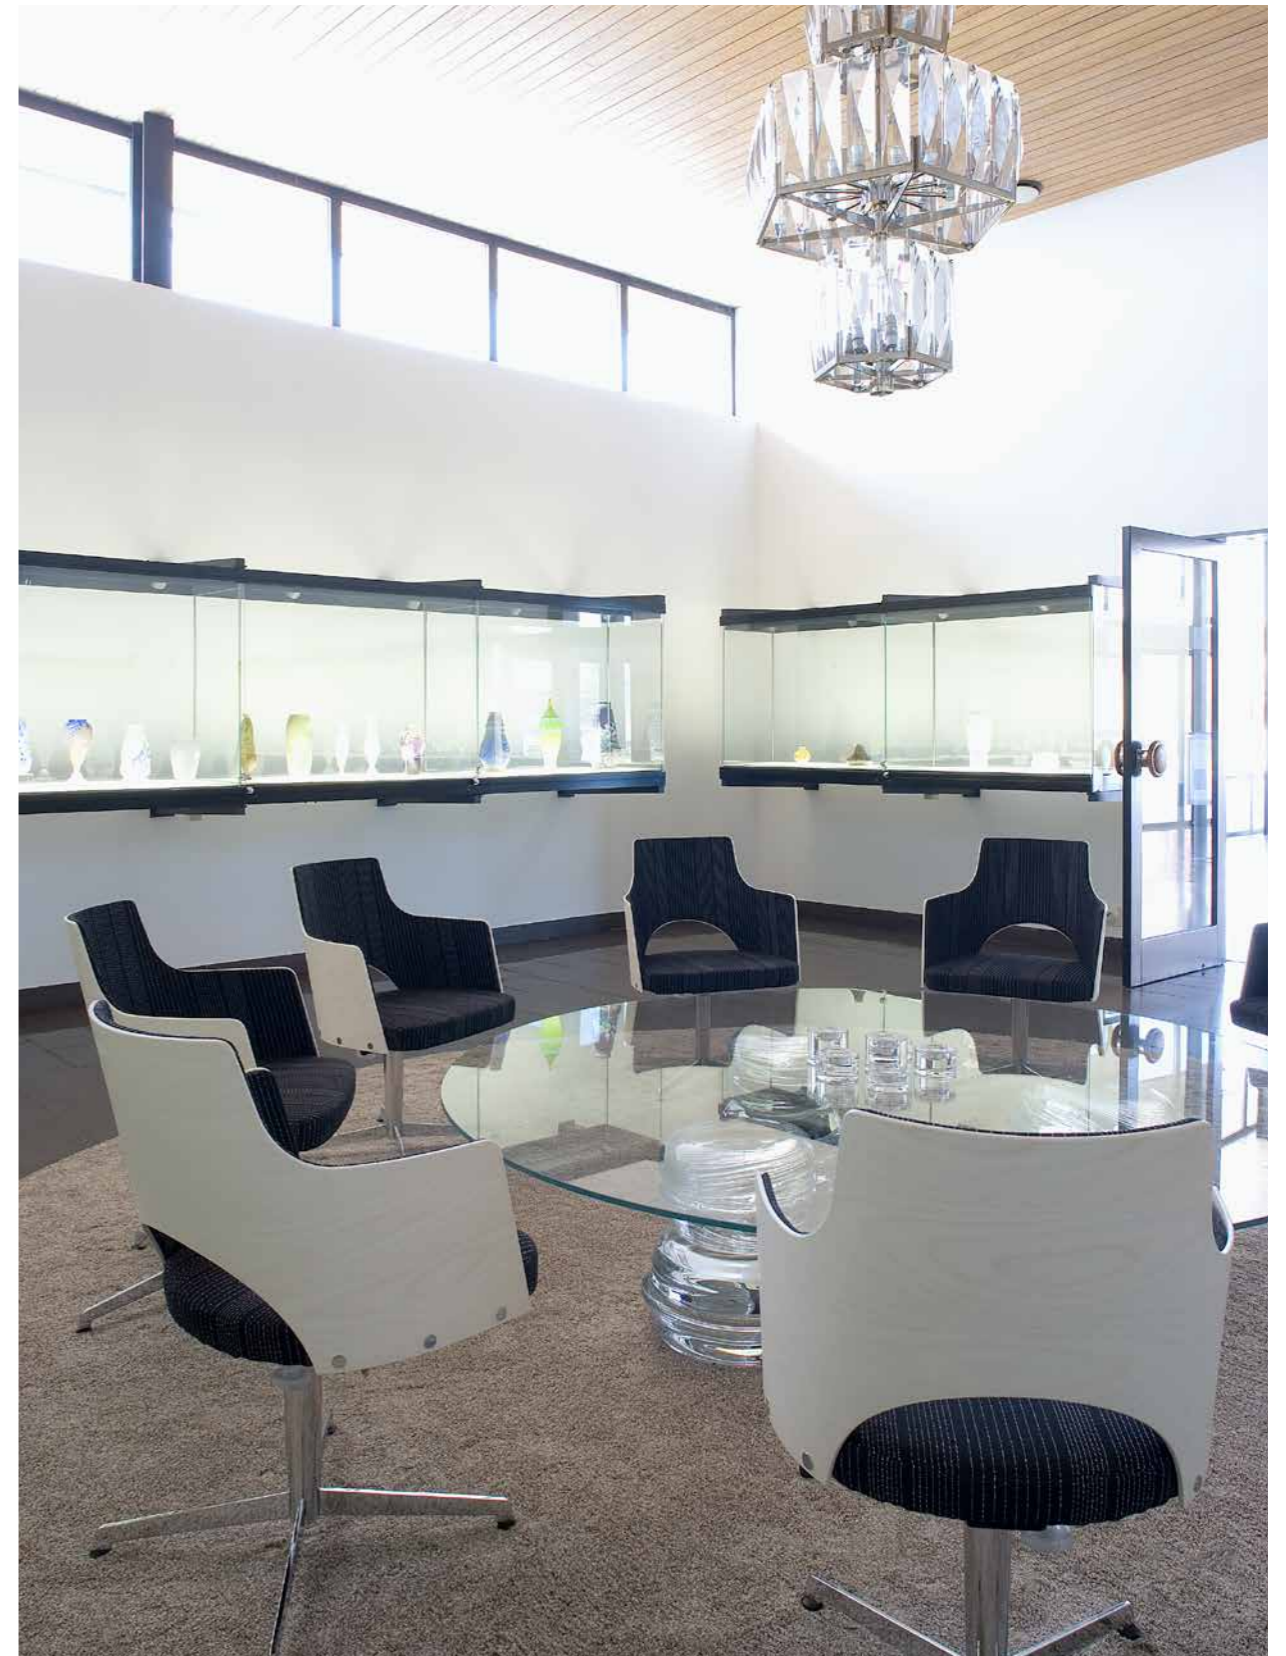

PROJECT
ORREFORS CRYSTAL BAR, ORREFORS, SWEDEN
ARCHITECT
LENA BERGSTRÖM AND PATRIK NILSSON
PHOTO
PELLE WAHLGREN

■
PRODUCTS

CORTINA ARMCHAIR, CARGO TROLLEY
DESIGN GUNILLA ALLARD

MILLIBAR BARSTOOL
DESIGN ANYA SEBTON