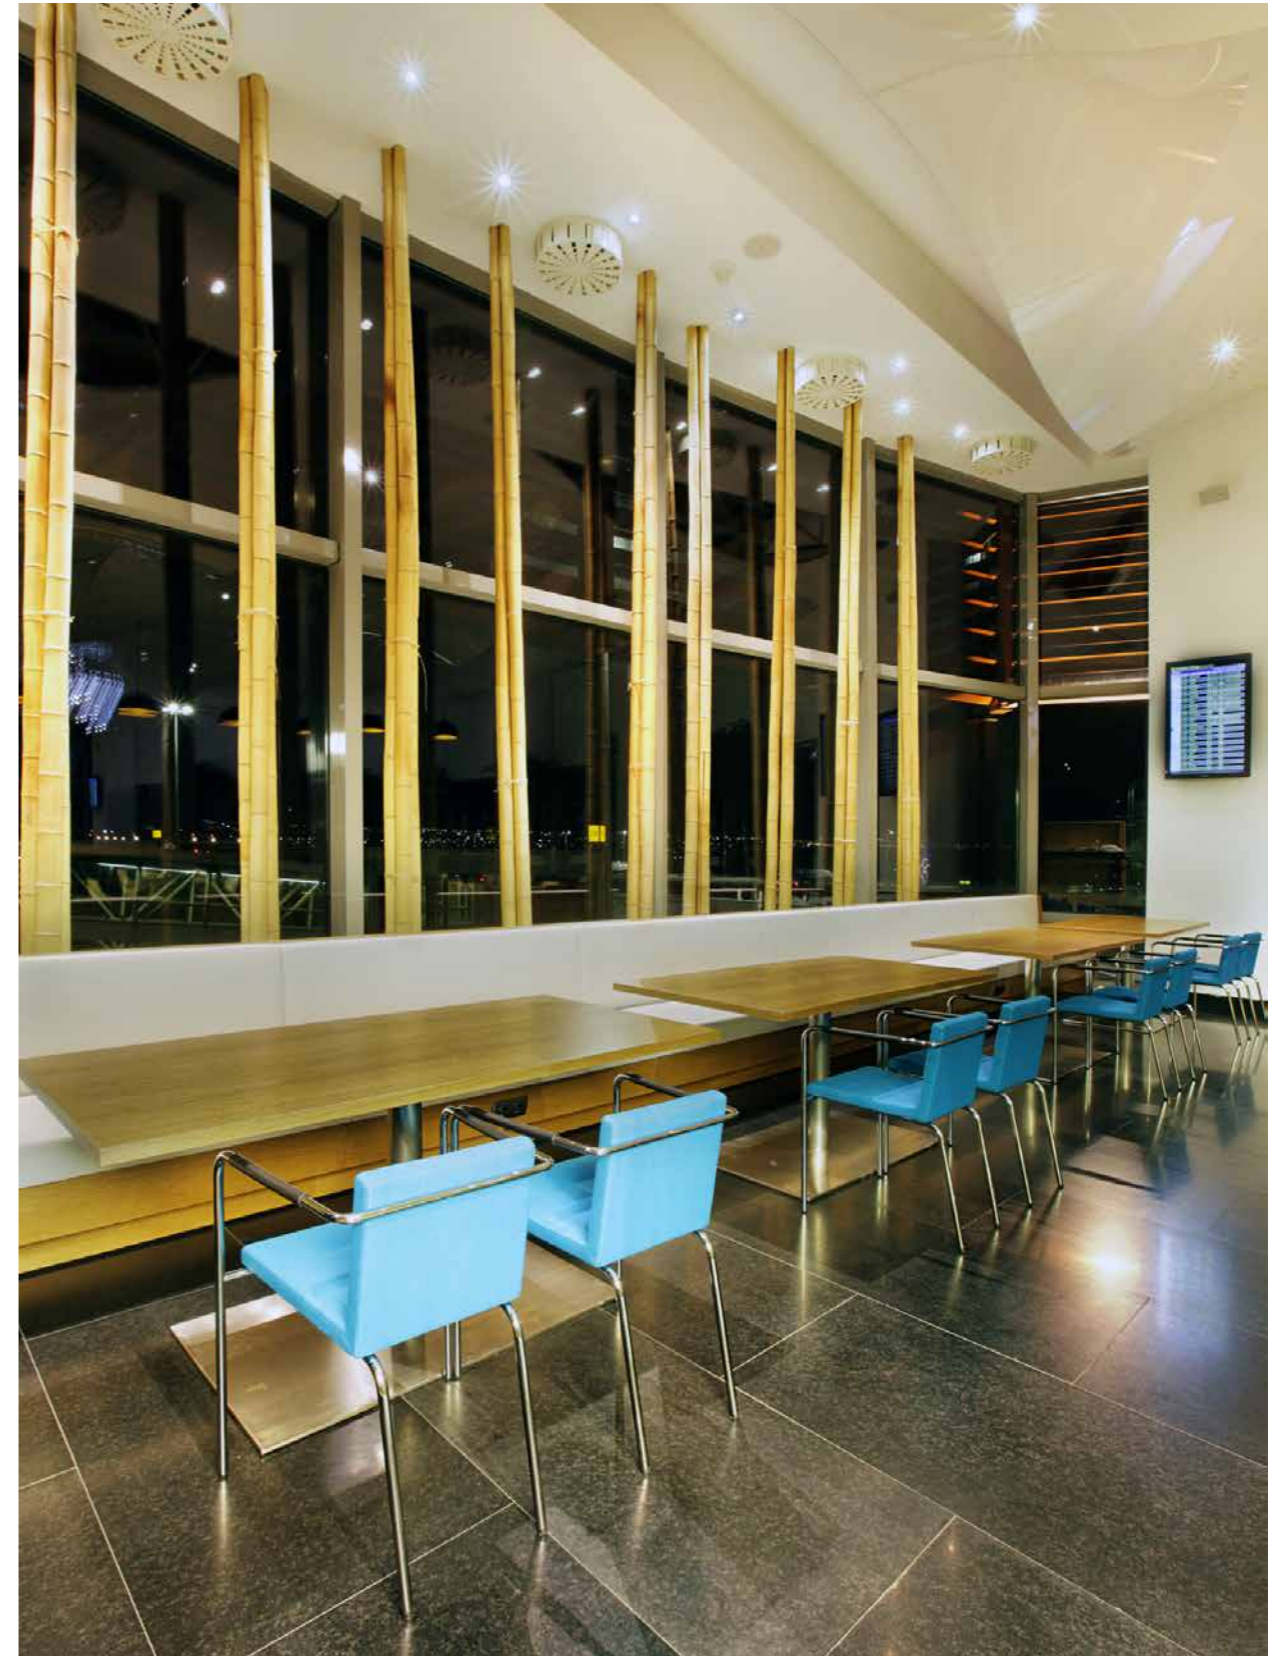

PROJECT
WINGS LOUNGE, SABIHA GÖKÇEN INTERNATIONAL AIRPORT, ISTANBUL, TURKEY
ARCHITECT
K.G. MIMARLIK LTD.
PHOTO
GURKAN AKAY

■ **PRODUCTS**

CLUB EASY CHAIR
DESIGN JOHANNES FOERSOM & PETER HIORT-LORENZEN

CINEMA SPORT ARMCHAIR, CORTINA ARMCHAIR
DESIGN GUNILLA ALLARD

MILLIBAR BARSTOOL
DESIGN ANYA SEBTON